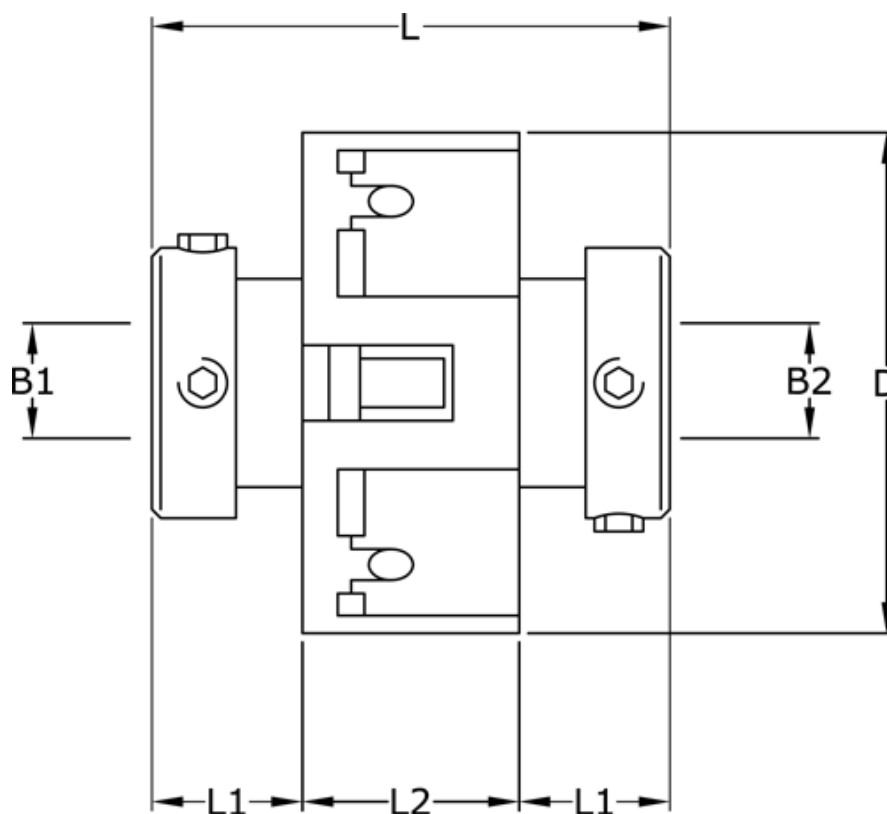

Article number: 3322203704648

Description: Uni-Lat Coupling size 203.70.46.48
set screw hub, bore 19/20 mm

Measures

B1	= 19
B2	= 20
D	= 70
L	= 74.0
L1	= 28.5
L2	= 17.0
Screw	= M6